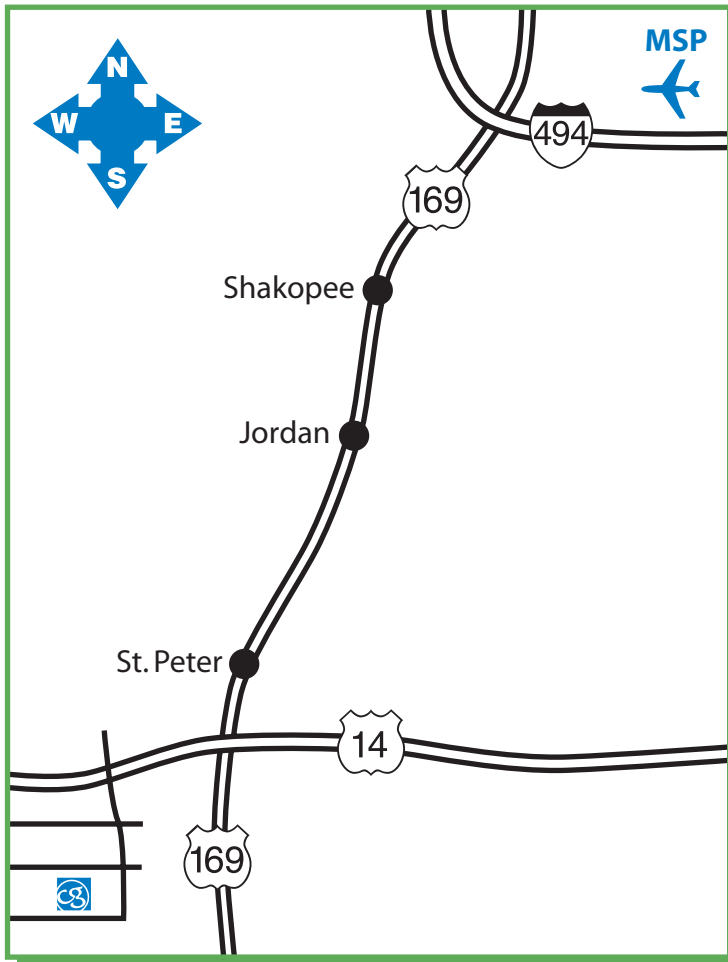

Coming from the North (Minneapolis, St. Paul)

- Follow Highway 169 south to Highway 14 West.
- Follow Highway 14 West to the Lor Ray Drive exit ramp.
- Turn left onto Lor Ray Drive and then right onto Northway Drive.
- End at Corporate Graphics, 1750 Northway Drive.

If coming from the Minneapolis-St. Paul International Airport (MSP).

- Take Interstate 494 West about 7 miles to Highway 169 South.
- Follow Highway 169 South to Highway 14 West.
- Follow Highway 14 West to the Lor Ray Drive exit ramp.
- Turn left onto Lor Ray Drive and then right onto Northway Drive.
- End at Corporate Graphics, 1750 Northway Drive.

Coming from the South (Blue Earth)

- Follow Highway 169 North to Highway 14 West.
- Follow Highway 14 West to the Lor Ray Drive exit ramp.
- Turn left onto Lor Ray Drive and then right onto Northway Drive.
- End at Corporate Graphics, 1750 Northway Drive.

Coming from the West (New Ulm, Marshall)

- Follow Highway 14 East to the Lor Ray Drive exit ramp.
- Turn right onto Lor Ray Drive and then right onto Northway Drive.
- End at Corporate Graphics, 1750 Northway Drive.