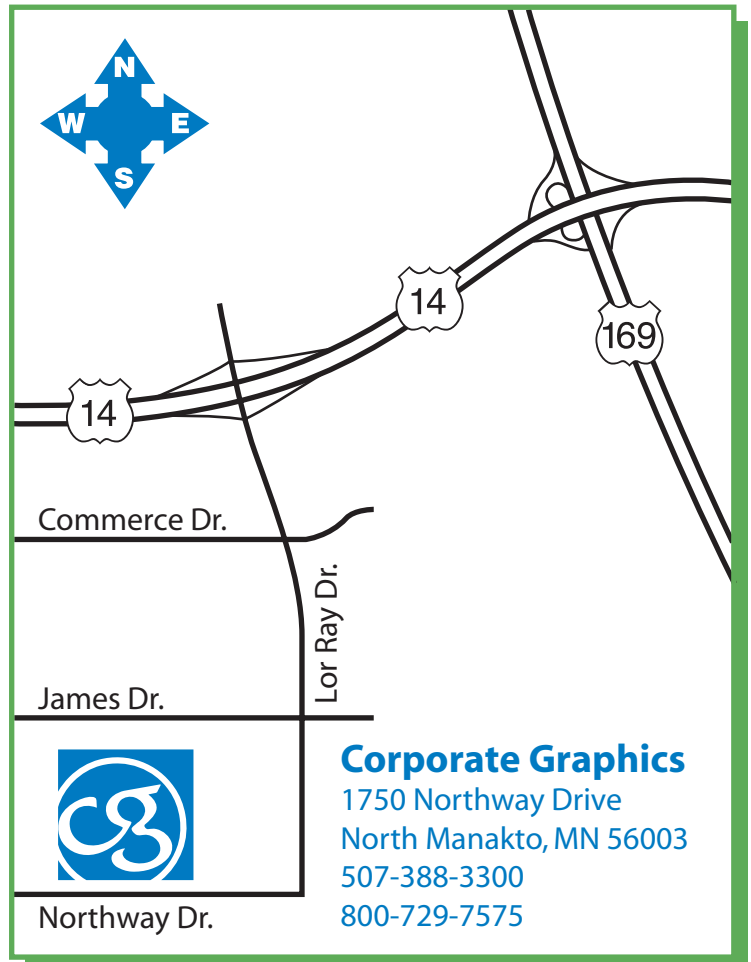

Coming from the North (Minneapolis, St. Paul)

- Follow Highway 169 south to Highway 14 West.
- Follow Highway 14 West to the Lor Ray Drive exit ramp.
- Turn left onto Lor Ray Drive and then right onto Northway Drive.
- End at Corporate Graphics, 1750 Northway Drive.

If coming from the Minneapolis-St. Paul International Airport (MSP).

- Take Interstate 494 West about 7 miles to Highway 169 South.
- Follow Highway 169 South to Highway 14 West.
- Follow Highway 14 West to the Lor Ray Drive exit ramp.
- Turn left onto Lor Ray Drive and then right onto Northway Drive.
- End at Corporate Graphics, 1750 Northway Drive.

Coming from the South (Blue Earth)

- Follow Highway 169 North to Highway 14 West.
- Follow Highway 14 West to the Lor Ray Drive exit ramp.
- Turn left onto Lor Ray Drive and then right onto Northway Drive.
- End at Corporate Graphics, 1750 Northway Drive.

Coming from the West (New Ulm, Marshall)

- Follow Highway 14 East to the Lor Ray Drive exit ramp.
- Turn right onto Lor Ray Drive and then right onto Northway Drive.
- End at Corporate Graphics, 1750 Northway Drive.